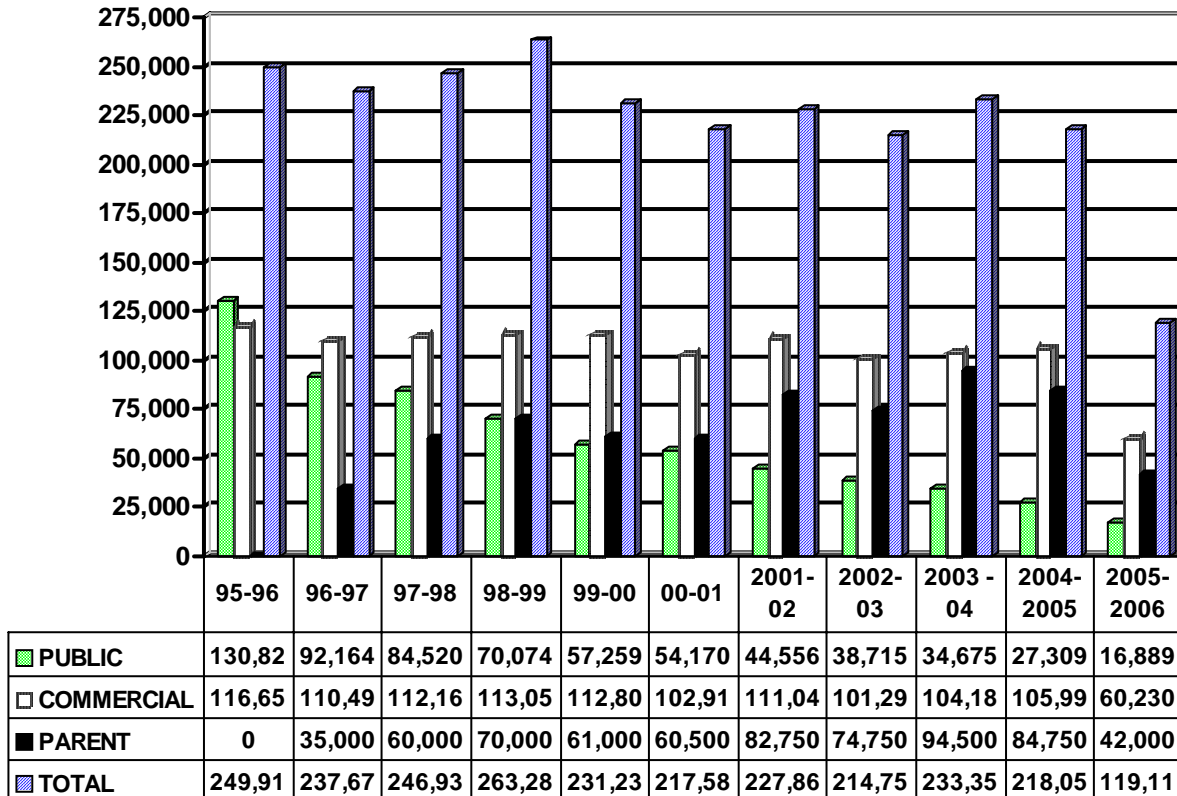

Texas Driver Education Certificates

Gross Sales (1995 - 2005 Sept 1st - Aug 31st)

(2005-2006 Sept 1 2005 - April 2006)

NOTE: Numbers on this chart only reflect number of driver education certificates sold and does not reflect the actual number of Texas students who completed teenage driver education. The Texas Education Agency provides serially numbered driver education certificates to public, licensed (commercial), and parent taught driver education programs. Schools issue the certificates to students to obtain instruction permits and the drivers licenses from the Texas Department of Public Safety. The numbers identified on this chart are the gross distribution numbers that include certificates issued as originals or duplicates and certificates stored as unused or voided.